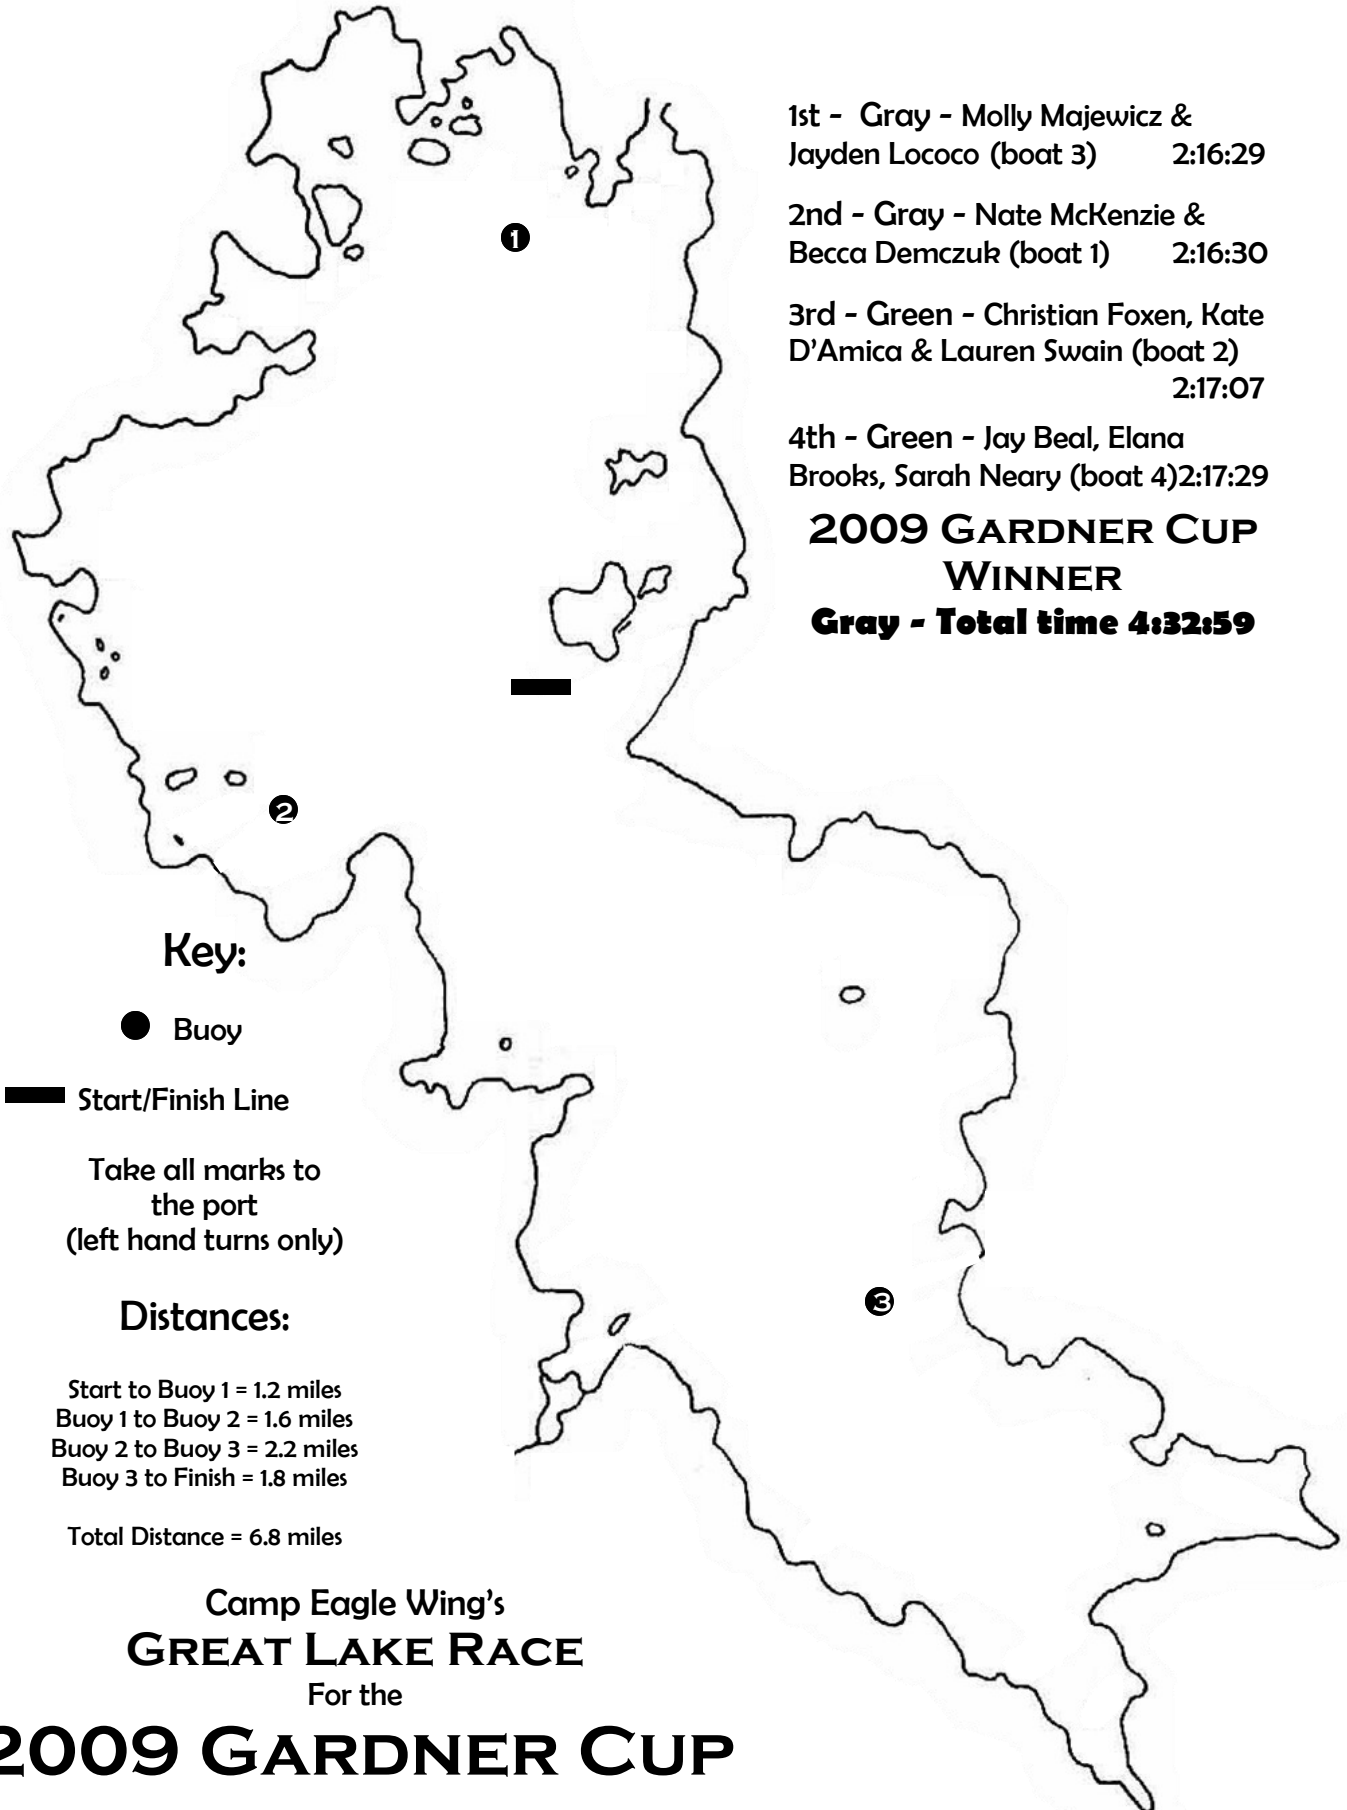

Total Distance = 6.8 miles

Camp Eagle Wing's
GREAT LAKE RACE
For the
2009 GARDNER CUP
COURSE MAP

Camp Eagle Wing's
GREAT LAKE RACE
 For the

2009 GARDNER CUP

REMARKABLE EVENTS

Mark Roundings:

Start: not recorded

* - Boat 4 hit a finish mark coming across the line. Race officials were not in a position to observe whether the boat's bow crossed the line before hitting the mark—this occurred at 2:17:29. Boat 4 then performed a 720 and crossed the line again at 2:19:15. Giving them the benefit of the doubt, 2:17:29 was used as their finish time in all subsequent proceedings.

2009 GARDNER CUP WINNER

Gray - Total time 4:32:59

Key:

● Buoy

█ Start/Finish Line

Take all marks to
the port
(left hand turns only)

Distances:

Start to Buoy 1 = 1.2 miles
Buoy 1 to Buoy 2 = 1.6 miles
Buoy 2 to Buoy 3 = 2.2 miles
Buoy 3 to Finish = 1.8 miles