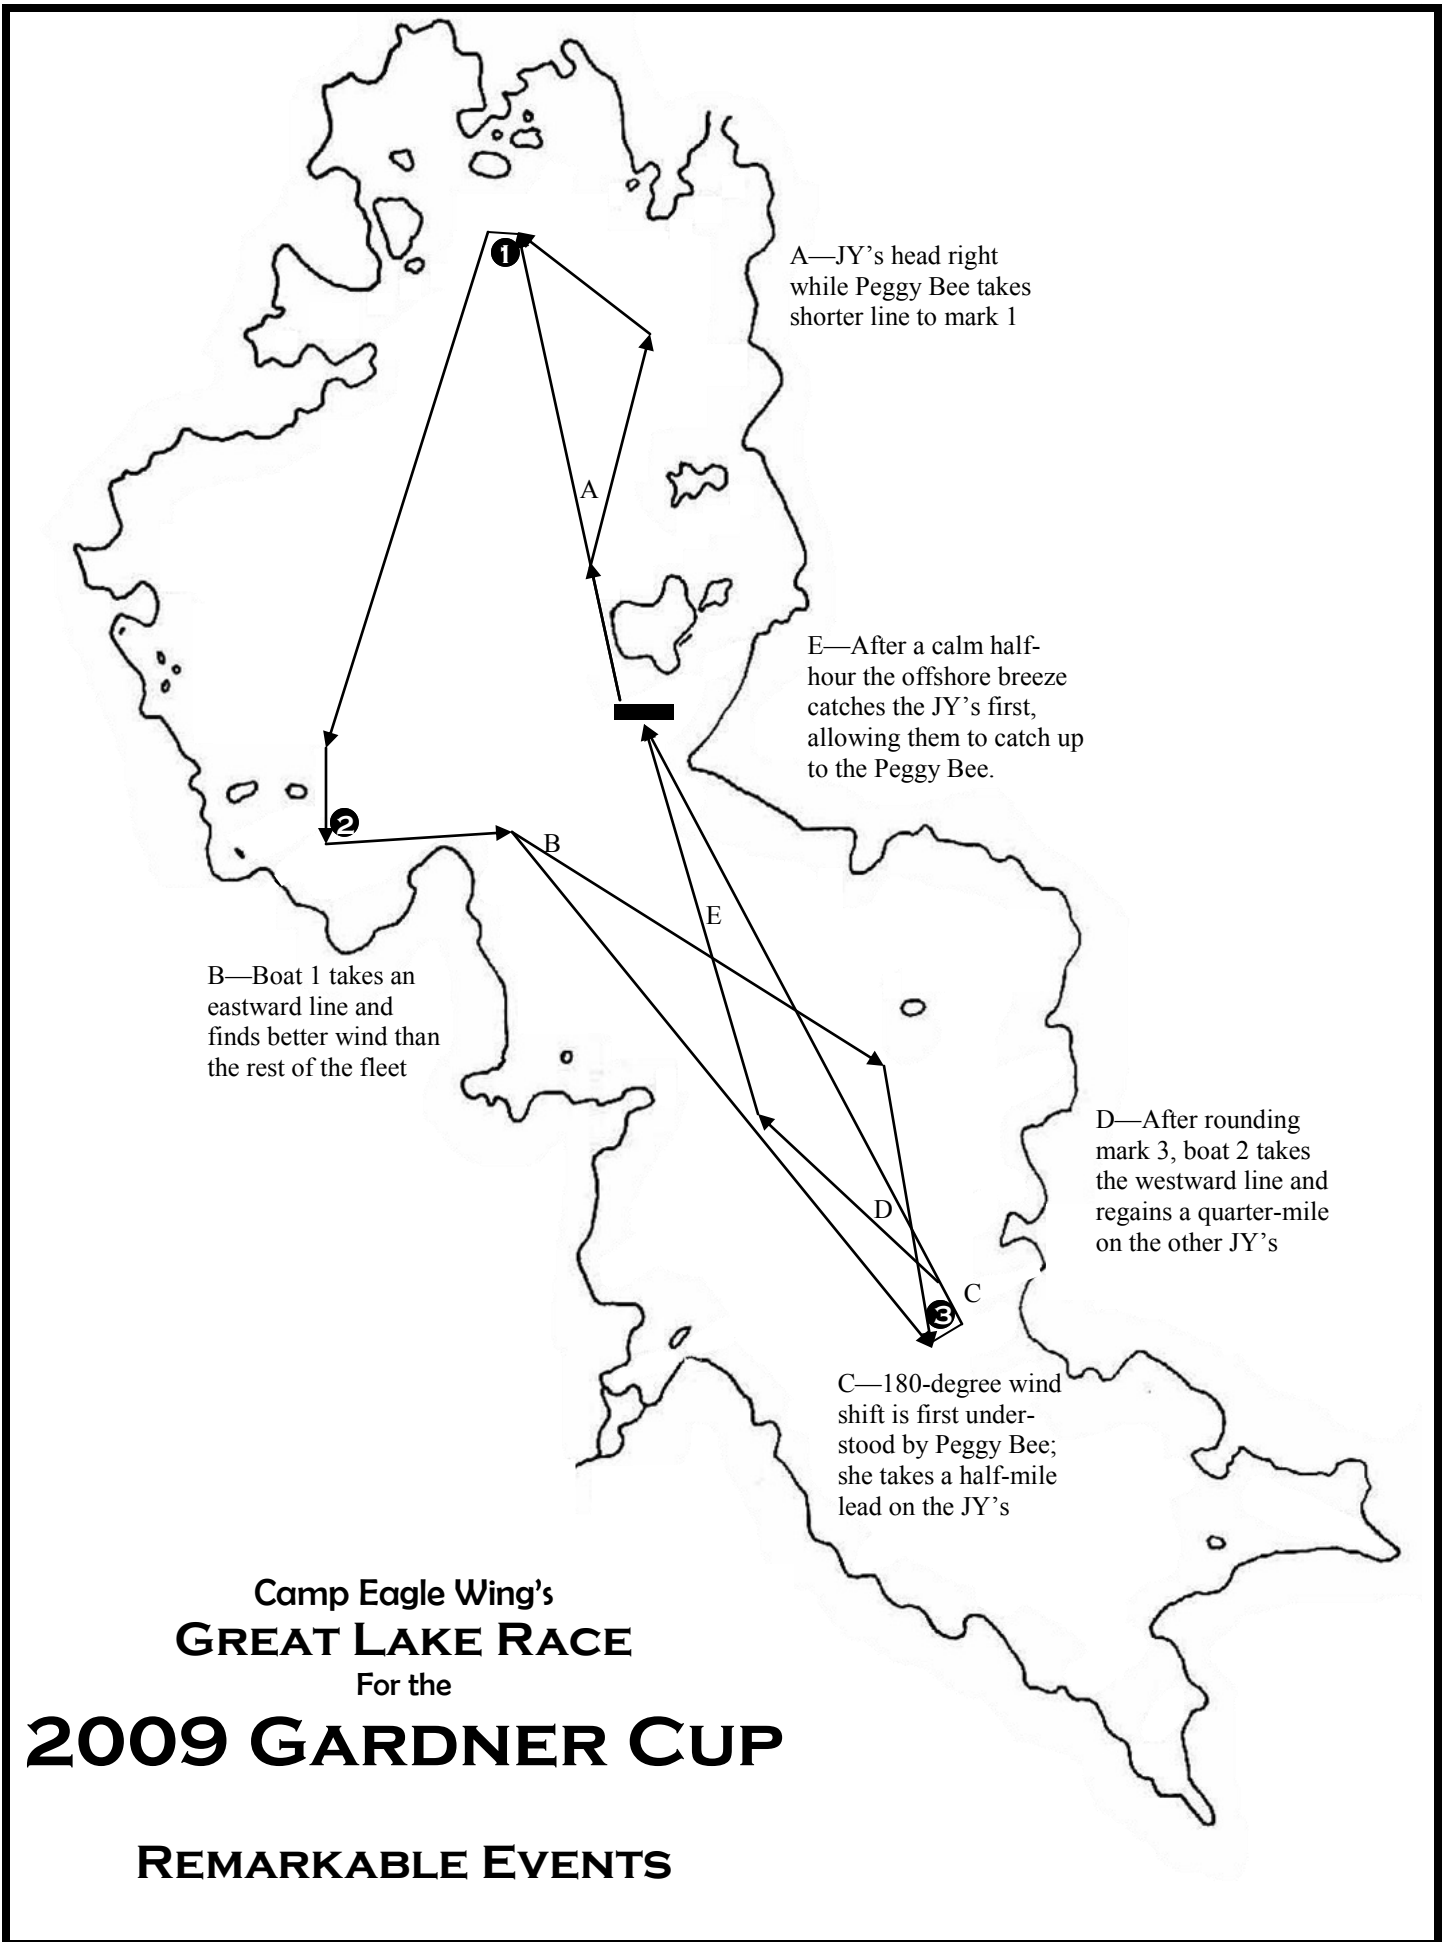

Key:

Buoy ●

Start/Finish Line —

Take all marks to the port
(left hand turns only)

Distances:

Start to Buoy 1 = 1.2 miles
Buoy 1 to Buoy 2 = 1.6 miles
Buoy 2 to Buoy 3 = 2.2 miles
Buoy 3 to Finish = 1.8 miles

Total Distance = 6.8 miles

Camp Eagle Wing's
GREAT LAKE RACE
For the
2009 GARDNER CUP
COURSE MAP

Camp Eagle Wing's
GREAT LAKE RACE
 For the

2009 GARDNER CUP

REMARKABLE EVENTS

Mark Roundings:

Start: not recorded

* - Boat 4 hit a finish mark coming across the line. Race officials were not in a position to observe whether the boat's bow crossed the line before hitting the mark—this occurred at 2:17:29. Boat 4 then performed a 720 and crossed the line again at 2:19:15. Giving them the benefit of the doubt, 2:17:29 was used as their finish time in all subsequent proceedings.

2009 GARDNER CUP WINNER

Gray - Total time 4:32:59

Key:

● Buoy

█ Start/Finish Line

Take all marks to
the port
(left hand turns only)

Distances:

Start to Buoy 1 = 1.2 miles
Buoy 1 to Buoy 2 = 1.6 miles
Buoy 2 to Buoy 3 = 2.2 miles
Buoy 3 to Finish = 1.8 miles