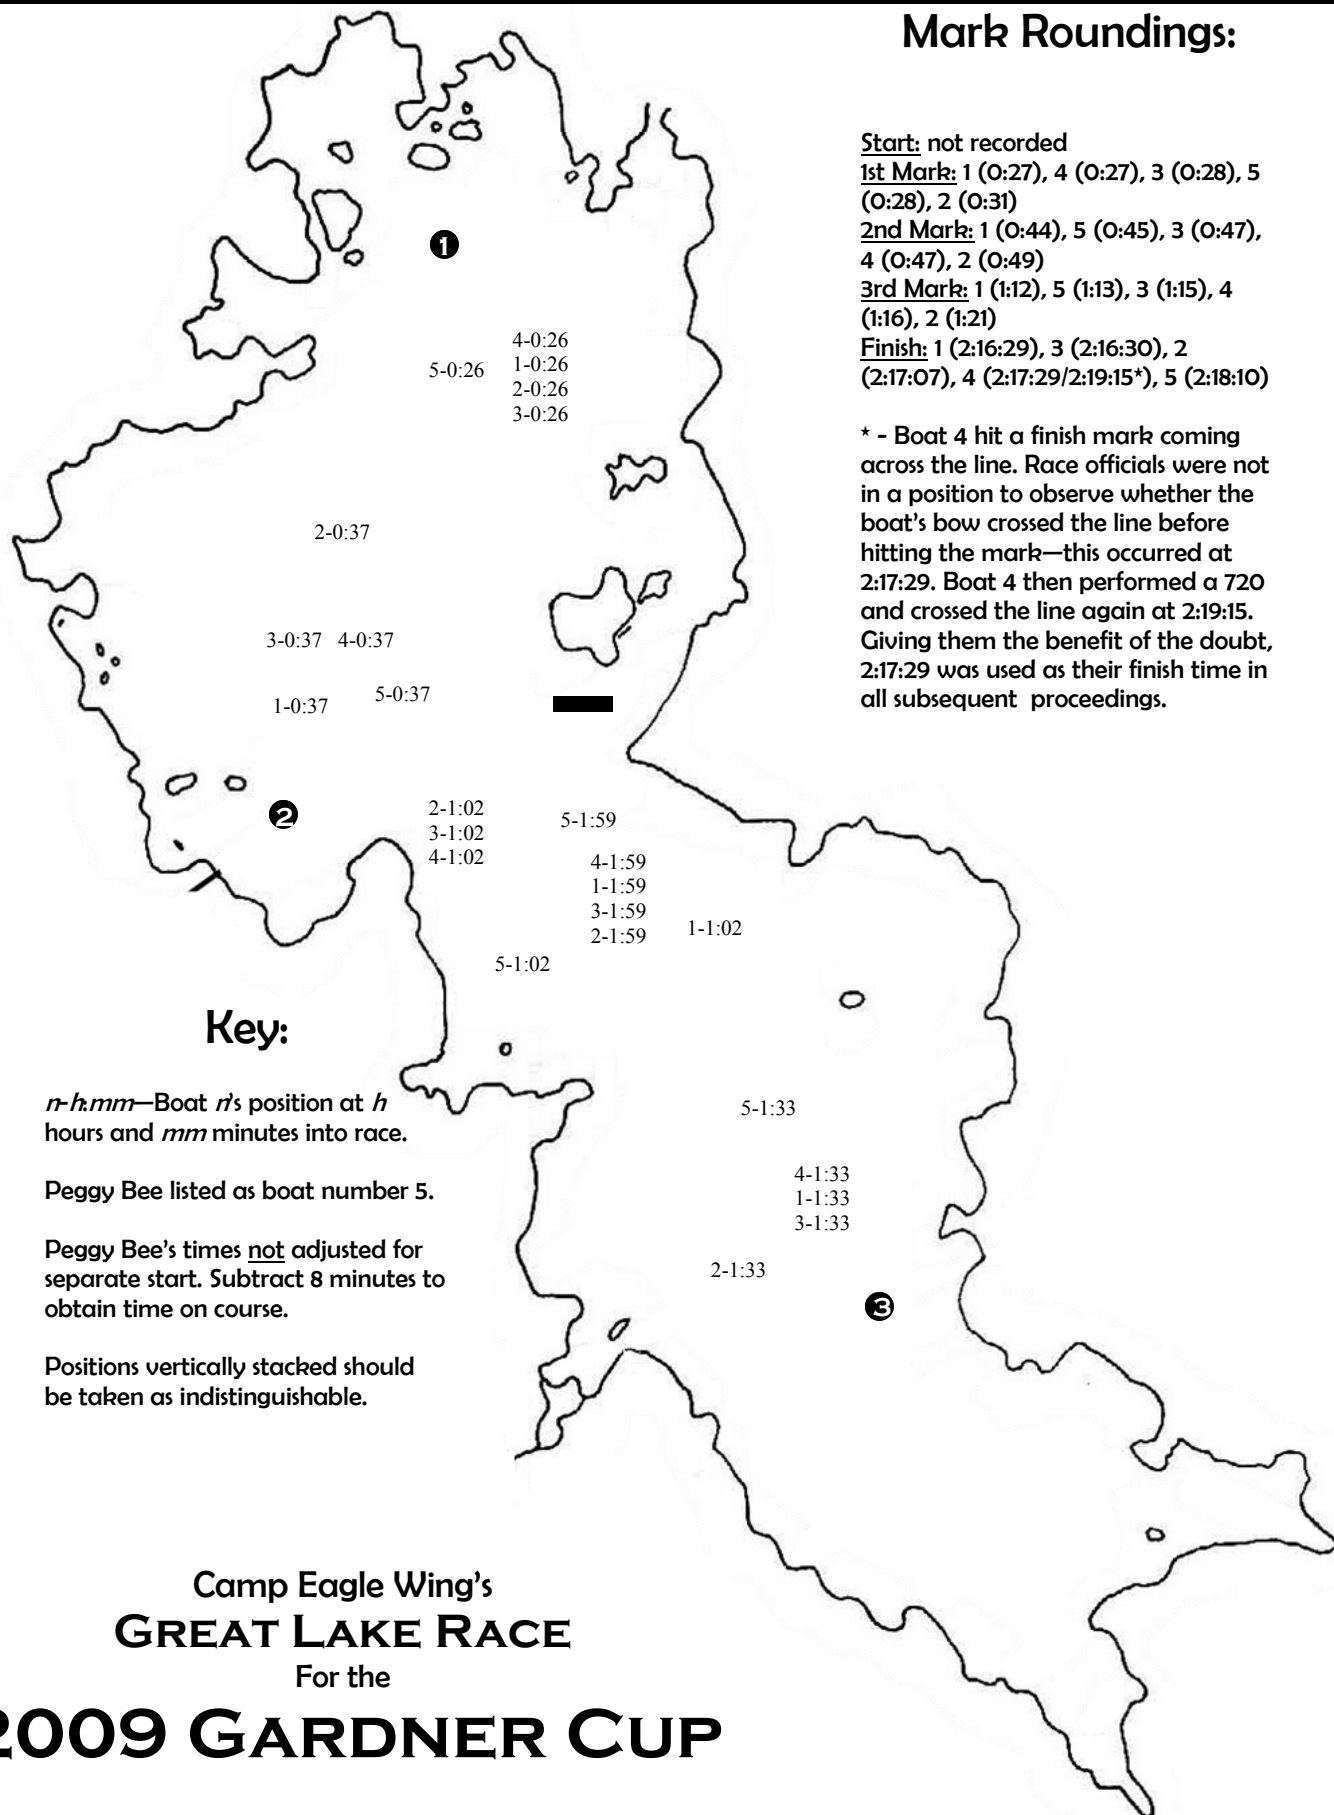

Key:

Buoy ●

Start/Finish Line —

Take all marks to the port
(left hand turns only)

Distances:

Start to Buoy 1 = 1.2 miles
Buoy 1 to Buoy 2 = 1.6 miles
Buoy 2 to Buoy 3 = 2.2 miles
Buoy 3 to Finish = 1.8 miles

Total Distance = 6.8 miles

Camp Eagle Wing's
GREAT LAKE RACE
For the
2009 GARDNER CUP
COURSE MAP

Camp Eagle Wing's
GREAT LAKE RACE
 For the

2009 GARDNER CUP

REMARKABLE EVENTS

Mark Roundings:

Start: not recorded

* - Boat 4 hit a finish mark coming across the line. Race officials were not in a position to observe whether the boat's bow crossed the line before hitting the mark—this occurred at 2:17:29. Boat 4 then performed a 720 and crossed the line again at 2:19:15. Giving them the benefit of the doubt, 2:17:29 was used as their finish time in all subsequent proceedings.

Total Distance = 6.8 miles

Camp Eagle Wing's
GREAT LAKE RACE
For the

2009 GARDNER CUP

RESULTS